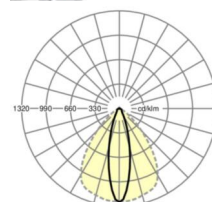

CHARACTERISTICS

Order number	19520004095
EAN number	4020863429035
Commodity code	94051190
Certification mark	IP 20, Protection class I, ENEC10 VDE, F, HACCP DIN10500/Food/IFS-application-related suitability/BRC, Indoor, CE
Impact resistance (IK rating)	IK03 (-20°C bis 30°C)
Ambient temperatur	ta -20°C to 30°C
Warranty period	5 years
State funding programs	BEG - Federal funding for efficient buildings (valid only for Germany)

ELECTRICAL ENGINEERING

Controller	Electronic driver (1 pcs.)
System output	34W
Mains voltage	230V/50Hz
Energy efficiency class/light source	C

LIGHTING TECHNOLOGY

Placement	LED, Colour rendering/Light colour CRI ≥ 80 / 3000K
Colour tolerance (MacAdam)	3SDCM
Nominal luminous flux	5887lm
LED service life	50000h L80/B10 (Tq 30°C), 70000h L80/B50 (Tq 30°C)
Luminaire luminous efficiency	171lm/W
Beam angle	25° (C0) / 100° (C90)
UGR lat./long.	16.5 / 21.8

MECHANICS

Housing colour	silver grey/white aluminium RAL 9006
Dimensions (LxWxH/DxH)	1531mm x 55mm x 37mm
Weight (net)	1.65kg
Type of installation	Mounting rail system installation, Light structure

Dimensions

L	1531 mm	Length
B	55 mm	Width
H	37 mm	Height

DEEP-LINK

<https://www.regiolux.de/en/article/19520004095>

Reference	LED 6000lm 830
ηLB	100 %
Φ ↓/↑	98 % / 2 %
UGR lat./long.	16.5 / 21.8